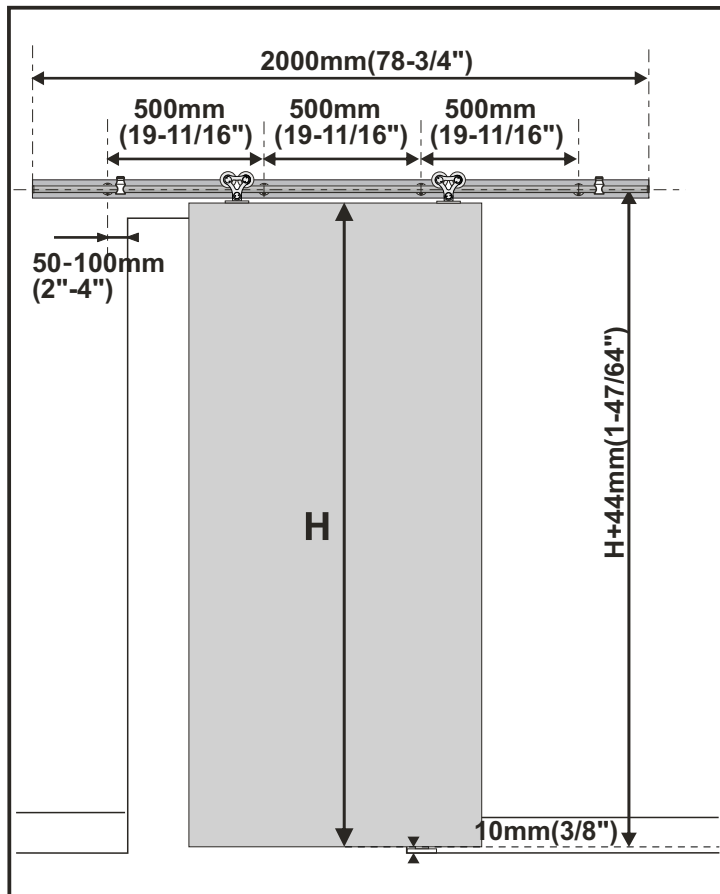

# Installation Manual

To obtain the maximum weight capacity, all rail mounting fasteners must be mounted directly into solid wood. Do NOT install directly onto a drywall surface. A solid wood header is recommended as shown in instruction box 2.