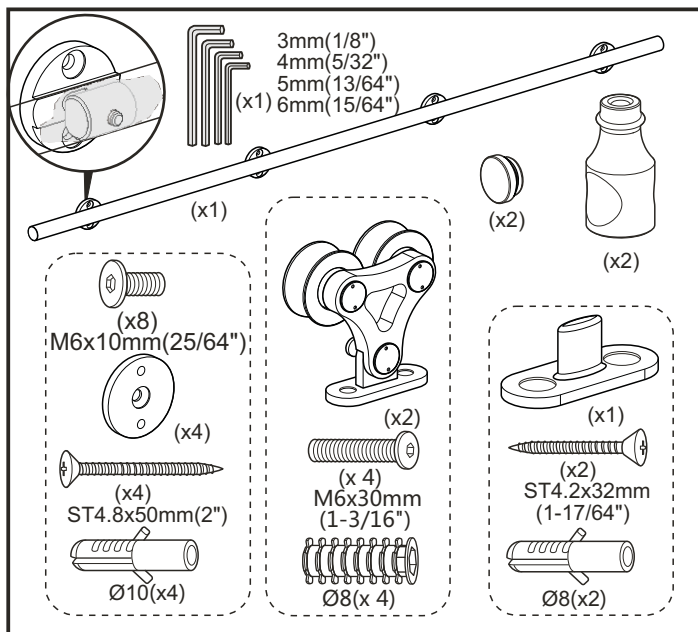

# Installation Manual

To obtain the maximum weight capacity, all rail mounting fasteners must be mounted directly into solid wood. Do NOT install directly onto a drywall surface. A solid wood header is recommended as shown in instruction box 2.